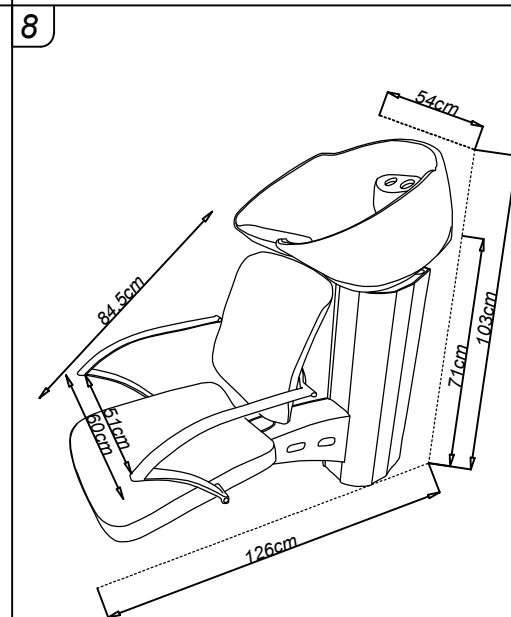

Technical parameters:

Total shampoo chair height: 103 cm

Total shampoo chair length: 120 cm

Chair height: 63 cm

Chair width: 64 cm

Chair depth: 50 cm

Column height: 71 cm

Max. weight capacity: 106kg

Plug in the shampoo chair as described drawing below.

There must be prepared 3/8" hot and cold water outlets + min. 50 mm diameter drain. These outlets will be directly below the wash basin. Ideally, the outlets should be longer and then the plumber cuts them as he needs it. The wash basin includes hot water, cold water and shower tubs including flexi siphon.

(N1) - 6 pcs M8	(N2) - 8 pcs	(N3) - 8 pcs	(N4) - 2 pcs	(N5) - 4 pcs M8x20	(N6) - 1 pcs
--------------------	--------------	--------------	--------------	-----------------------	--------------

Matice pro nastavení úhlu sklonu. Velikost 12, 13 nebo 14.

Matice pre nastavenie uhlu sklonu. Velkost 12, 13 alebo 14.

Nut for the angle of tilting. Tool: 12, 13 or 14.

Matice pro nastavení vůle umyvadla. Velikost 14.

Matice pre nastavenie vôle umývadlá. Velkost: 14.