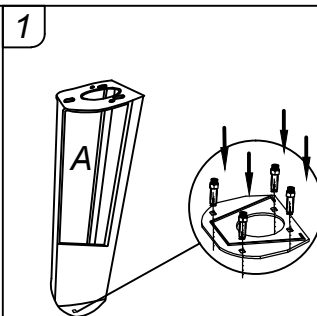

Plug in the shampoo chair as described drawing below.

There must be prepared 3/8" hot and cold water outlets + min. 50 mm diameter drain. These outlets will be directly below the wash basin. Ideally, the outlets should be longer and then the plumber cuts them as he needs it. The wash basin includes hot water, cold water and shower tubs including flexi siphon.

(N1) - 6 pcs M8	(N2) - 8 pcs	(N3) - 8 pcs	(N4) - 2 pcs	(N5) - 4 pcs M8x20	(N6) - 1 pcs
--------------------	--------------	--------------	--------------	-----------------------	--------------

Matice pro nastavení úhlu sklonu. Velikost 12, 13 nebo 14.

Matice pre nastavenie uhlu sklonu. Velkost 12, 13 alebo 14.

Nut for the angle of tilting. Tool: 12, 13 or 14.

Matice pro nastavení vůle umyvadla. Velikost 14.

Matice pre nastavenie vôle umývadlá. Velkost: 14.