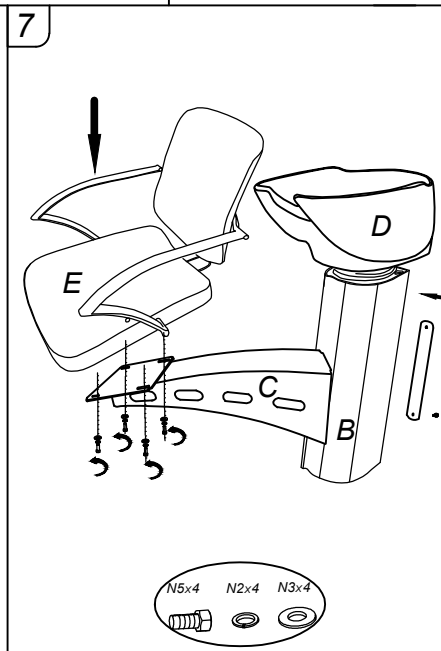

Technical parameters:

Total shampoo chair height: 103 cm

Total shampoo chair length: 120 cm

Chair height: 63 cm

Chair width: 64 cm

Chair depth: 50 cm

Column height: 71 cm

Max. weight capacity: 106kg

Plug in the shampoo chair as described drawing below.

There must be prepared 3/8" hot and cold water outlets + min. 50 mm diameter drain. These outlets will be directly below the wash basin. Ideally, the outlets should be longer and then the plumber cuts them as he needs it. The wash basin includes hot water, cold water and shower tubs including flexi siphon.

(N1) - 6 pcs M8	(N2) - 8 pcs	(N3) - 8 pcs	(N4) - 2 pcs	(N5) - 4 pcs M8x20	(N6) - 1 pcs
--------------------	--------------	--------------	--------------	-----------------------	--------------

Matice pro nastavení úhlu sklonu. Velikost 12, 13 nebo 14.

Matice pre nastavenie uhlu sklonu. Velkost 12, 13 alebo 14.

Nut for the angle of tilting. Tool: 12, 13 or 14.

Matice pro nastavení vůle umyvadla. Velikost 14.

Matice pre nastavenie vôle umývadlá. Velkost: 14.