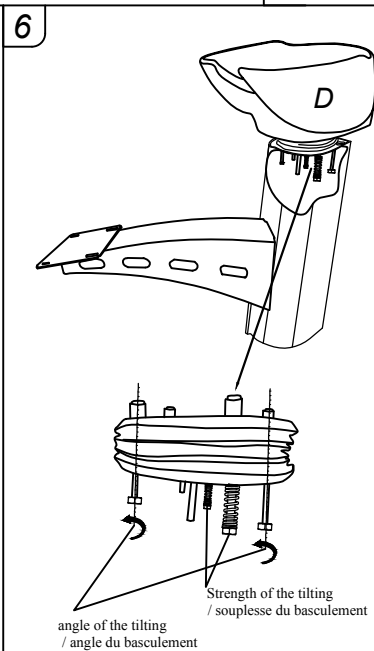

Plug in the shampoo chair as described drawing below.

There must be prepared 3/8" hot and cold water outlets + min. 50 mm diameter drain. These outlets will be directly below the wash basin. Ideally, the outlets should be longer and then the plumber cuts them as he needs it. The wash basin includes hot water, cold water and shower tubs including flexi siphon.

(N1) - 6 pcs M8	(N2) - 8 pcs	(N3) - 8 pcs	(N4) - 2 pcs	(N5) - 4 pcs M8x20	(N6) - 1 pcs
--------------------	--------------	--------------	--------------	-----------------------	--------------

Matice pro nastavení úhlu sklonu. Velikost 12, 13 nebo 14.

Matice pre nastavenie uhlu sklonu. Velkost 12, 13 alebo 14.

Nut for the angle of tilting. Tool: 12, 13 or 14.

Matice pro nastavení vůle umyvadla. Velikost 14.

Matice pre nastavenie vôle umývadlá. Velkost: 14.