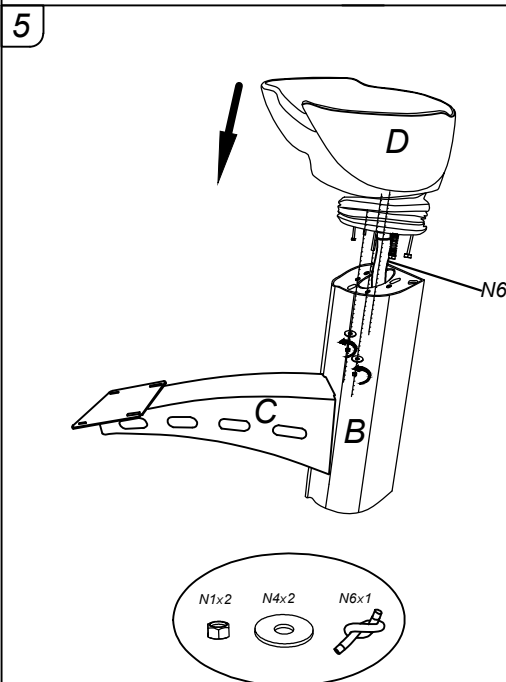

Plug in the shampoo chair as described drawing below.

There must be prepared 3/8" hot and cold water outlets + min. 50 mm diameter drain. These outlets will be directly below the wash basin. Ideally, the outlets should be longer and then the plumber cuts them as he needs it. The wash basin includes hot water, cold water and shower tubs including flexi siphon.

(N1) - 6 pcs M8	(N2) - 8 pcs	(N3) - 8 pcs	(N4) - 2 pcs	(N5) - 4 pcs M8x20	(N6) - 1 pcs
--------------------	--------------	--------------	--------------	-----------------------	--------------

Matice pro nastavení úhlu sklonu. Velikost 12, 13 nebo 14.

Matice pre nastavenie uhlu sklonu. Velkost 12, 13 alebo 14.

Nut for the angle of tilting. Tool: 12, 13 or 14.

Matice pro nastavení vůle umyvadla. Velikost 14.

Matice pre nastavenie vôle umývadlá. Velkost: 14.

Nut for the strength of the basin. Tool: 14.

Dvě postranní matice pro připevnění umyvadla ke korpusu. Velikost: 14.

Dve postranné matice pre pripevnenie umývadla ku korpusu. Velkost: 14.

Two lateral nuts for fixing the basin on the support. Tool: 14.