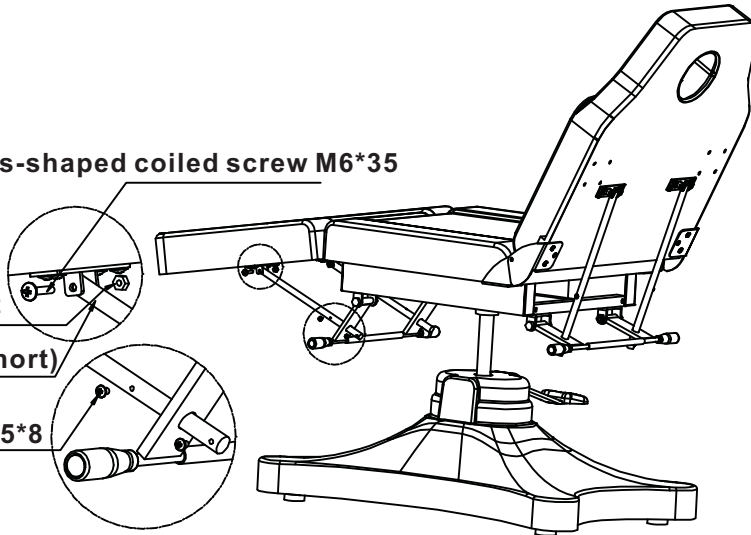

**A**

**M6 self-locking nut**

**cross-shaped coiled screw M6\*35**

**Back rest supporting bar (long)**

**cross-shaped coiled screw M5\*8**

**B**

**cross-shaped coiled screw M6\*35**

**M6 self-locking nut**

**Foot supporting bar (short)**

**cross-shaped coiled screw M5\*8**

**C**

**D**

**2205(without armrest) Instruction for installation**