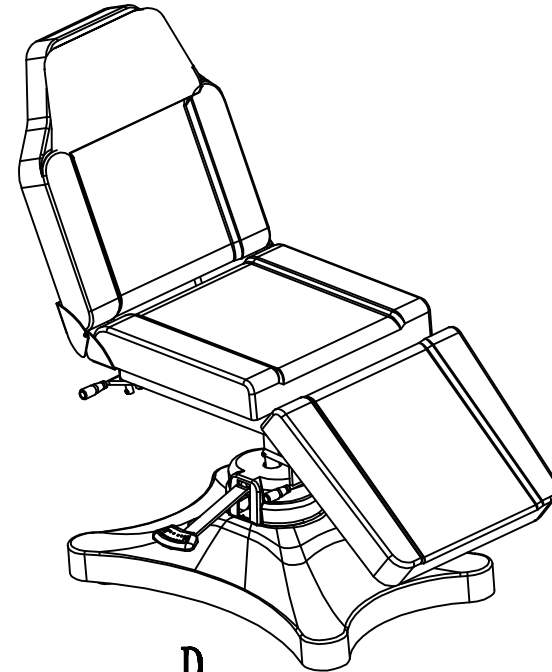

**A**

**M6 self-locking nut**

**cross-shaped coiled screw M6\*35**

**Back rest supporting bar (long)**

**cross-shaped coiled screw M5\*8**

**B**

**cross-shaped coiled screw M6\*35**

**M6 self-locking nut**

**Foot supporting bar (short)**

**cross-shaped coiled screw M5\*8**

**C**

**D**

**2205(without armrest) Instruction for installation**