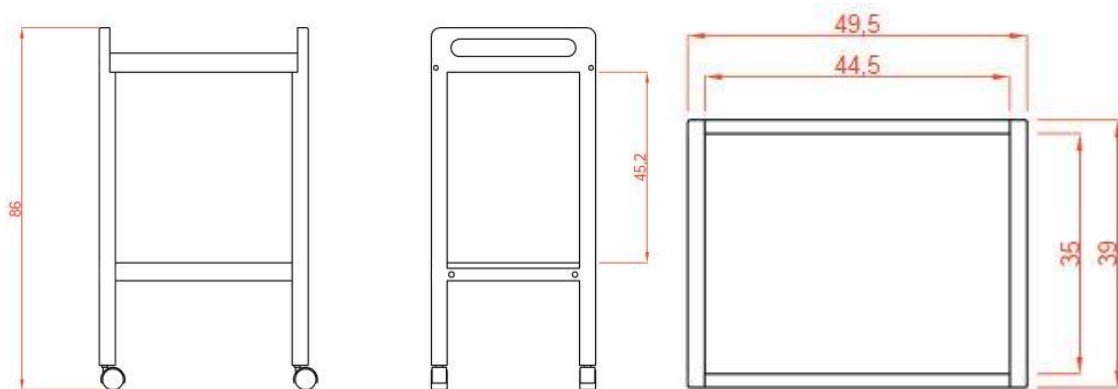

Technical parameters:

Color: dark brown – wenge

Material: wood

Net weight: 6,8 kg

Packing size: 82,5 x 40 x 14,8 cm

Gross weight: 8 kg

Product size: 50 x 39 x 86 cm

Package contents: