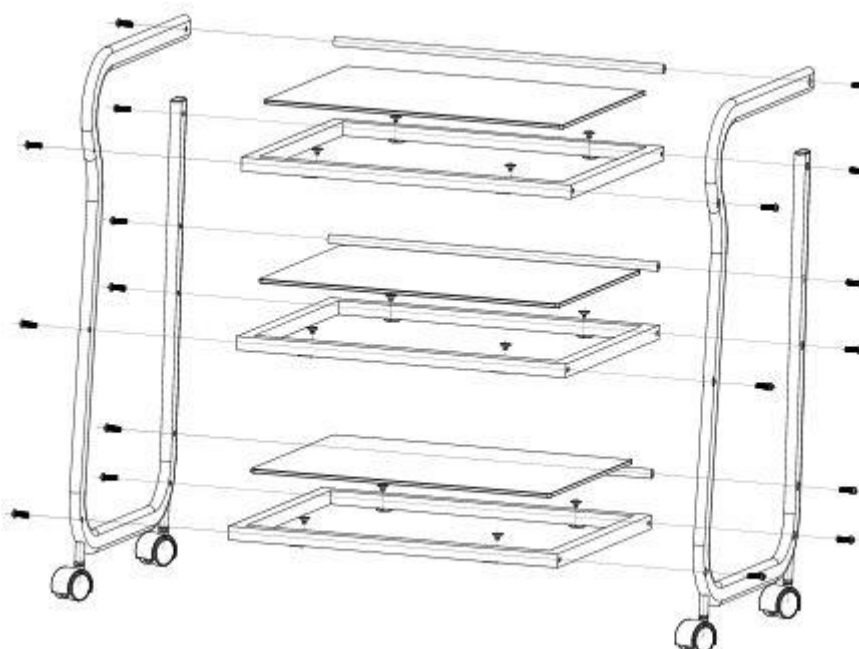

Warning:

The trolley was designed to effectively perform its function. It should not be used for other purposes.
Do not use stainless steel wires or similar tools to clean the cosmetic trolley.

Maintenance:

Do not expose the product to sunlight.
Use water and a neutral soap or a soft cloth to clean the laminate surfaces.
Use water and neutral soap or a soft cloth to clean the painted surfaces.