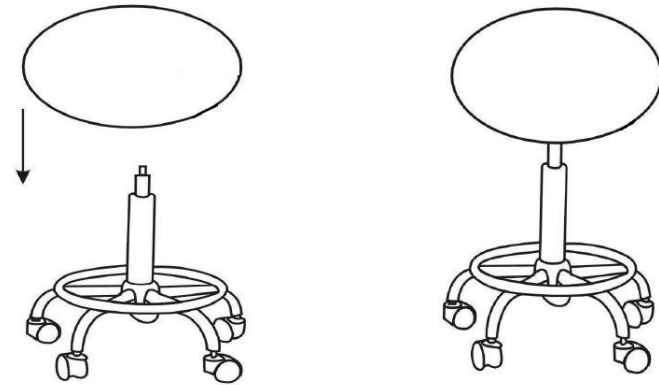

illustrative image

Never stand on the tabouret.

The tabouret is for one person only.

Observe the maximal weight capacity of the tabouret.

In case of failure tabouret inform us or fix the tabouret always leave to the experts.