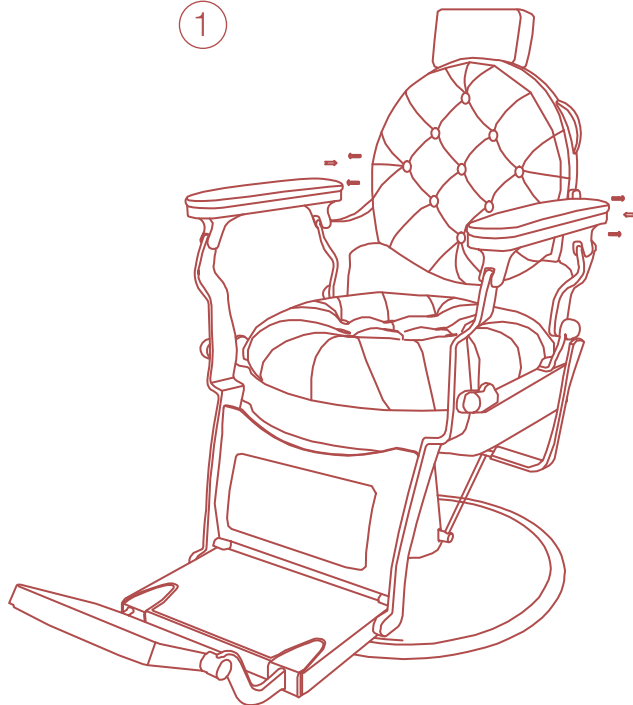

# Trevor

STYLING CHAIR

REF. / RZB009.A12

product: PVC  
70x70x106,5/122 cm  
packing:  
80x75x83 cm

61  
67  
kg

①

Clean with mild soap and water.