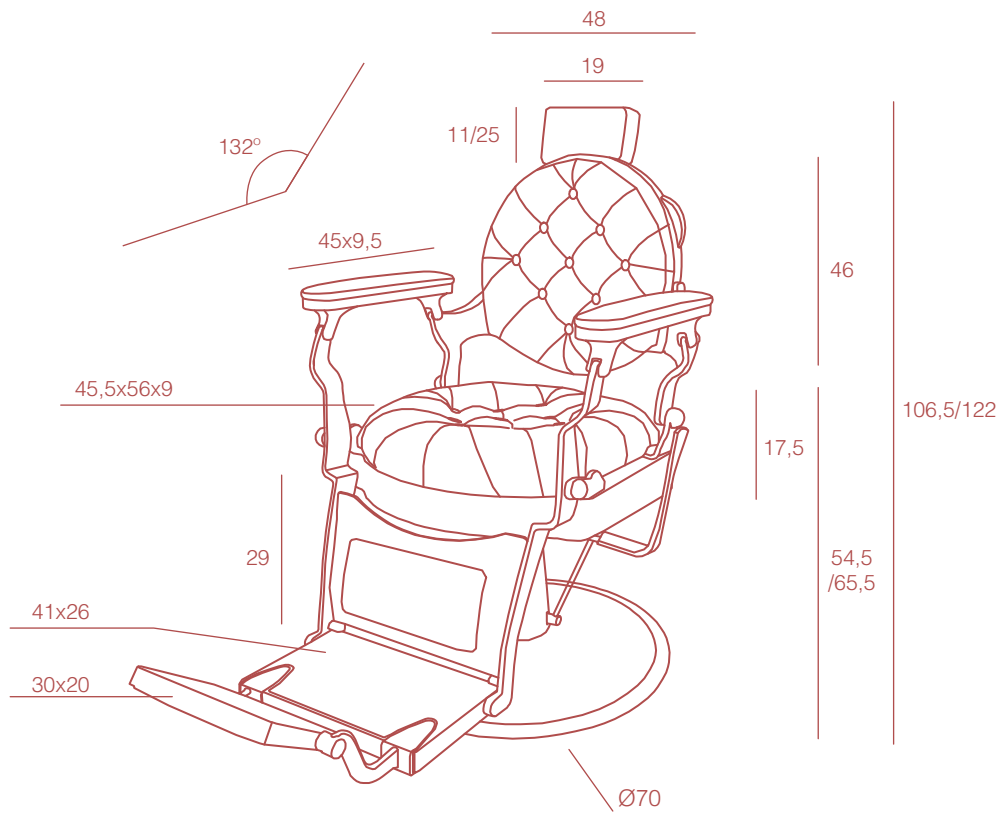

# Trevor

STYLING CHAIR

REF. / RZB009.A12

product: PVC  
70x70x106,5/122 cm  
packing:  
80x75x83 cm

61  
67  
kg

①

Clean with mild soap and water.