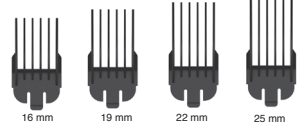

### 09888-1216 Multi Purpose Grooming Kit

Guide Combs for T-Blade

Guide Combs for Standard Blade

6-Position Guide Comb  
2-12 mm

Detailer

Shaver

### 09888-1316 Total Beard Grooming Kit

Beard Guide Combs

Hair Guide Combs

6-Position  
Guide Comb  
2-12 mm

V Trim Guide  
2mm