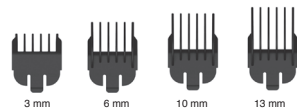

### 09888-1216 Multi Purpose Grooming Kit

Guide Combs for T-Blade

Guide Combs for Standard Blade

6-Position Guide Comb  
2-12 mm

Detailer

Shaver

### 09888-1316 Total Beard Grooming Kit

Beard Guide Combs

Hair Guide Combs

6-Position  
Guide Comb  
2-12 mm

V Trim Guide  
2mm