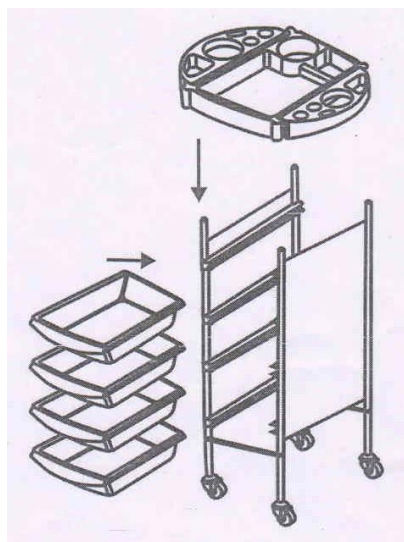

Professional hairdressing trolley Original Best Buy Passy

Model: 0171020

Thank you for your purchase. To keep the goods as long as possible and for as long as possible, follow the instructions below. Read this manual carefully before use and save it for later viewing. In the event of malpractice or tampering, the supplier is not liable for any damages caused.

TECHNICAL PARAMETERS:

Color: black

Material: durable solid plastic and metal construction

Package dimensions: 37 x 90 x 37,5 cm

CONSTRUCTION:

1. Attach the two side frames using metal bars and attach the top swap.
2. Insert drawers into the frame.