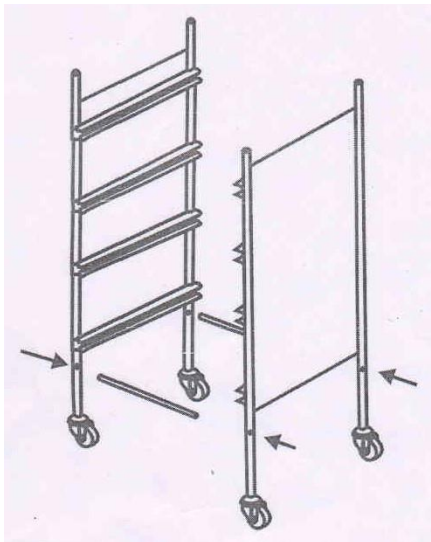

TECHNICAL PARAMETERS:

Color: black

Material: durable solid plastic and metal construction

Package dimensions: 37 x 90 x 37,5 cm

CONSTRUCTION:

1. Attach the two side frames using metal bars and attach the top swap.
2. Insert drawers into the frame.