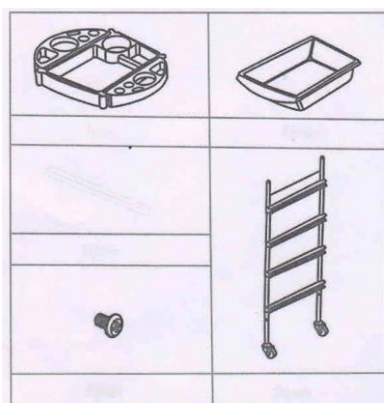

Professional hairdressing trolley Original Best Buy Passy

Model: 0171020

Thank you for your purchase. To keep the goods as long as possible and for as long as possible, follow the instructions below. Read this manual carefully before use and save it for later viewing. In the event of malpractice or tampering, the supplier is not liable for any damages caused.

TECHNICAL PARAMETERS:

Color: black

Material: durable solid plastic and metal construction

Package dimensions: 37 x 90 x 37,5 cm

CONSTRUCTION:

1. Attach the two side frames using metal bars and attach the top swap.
2. Insert drawers into the frame.